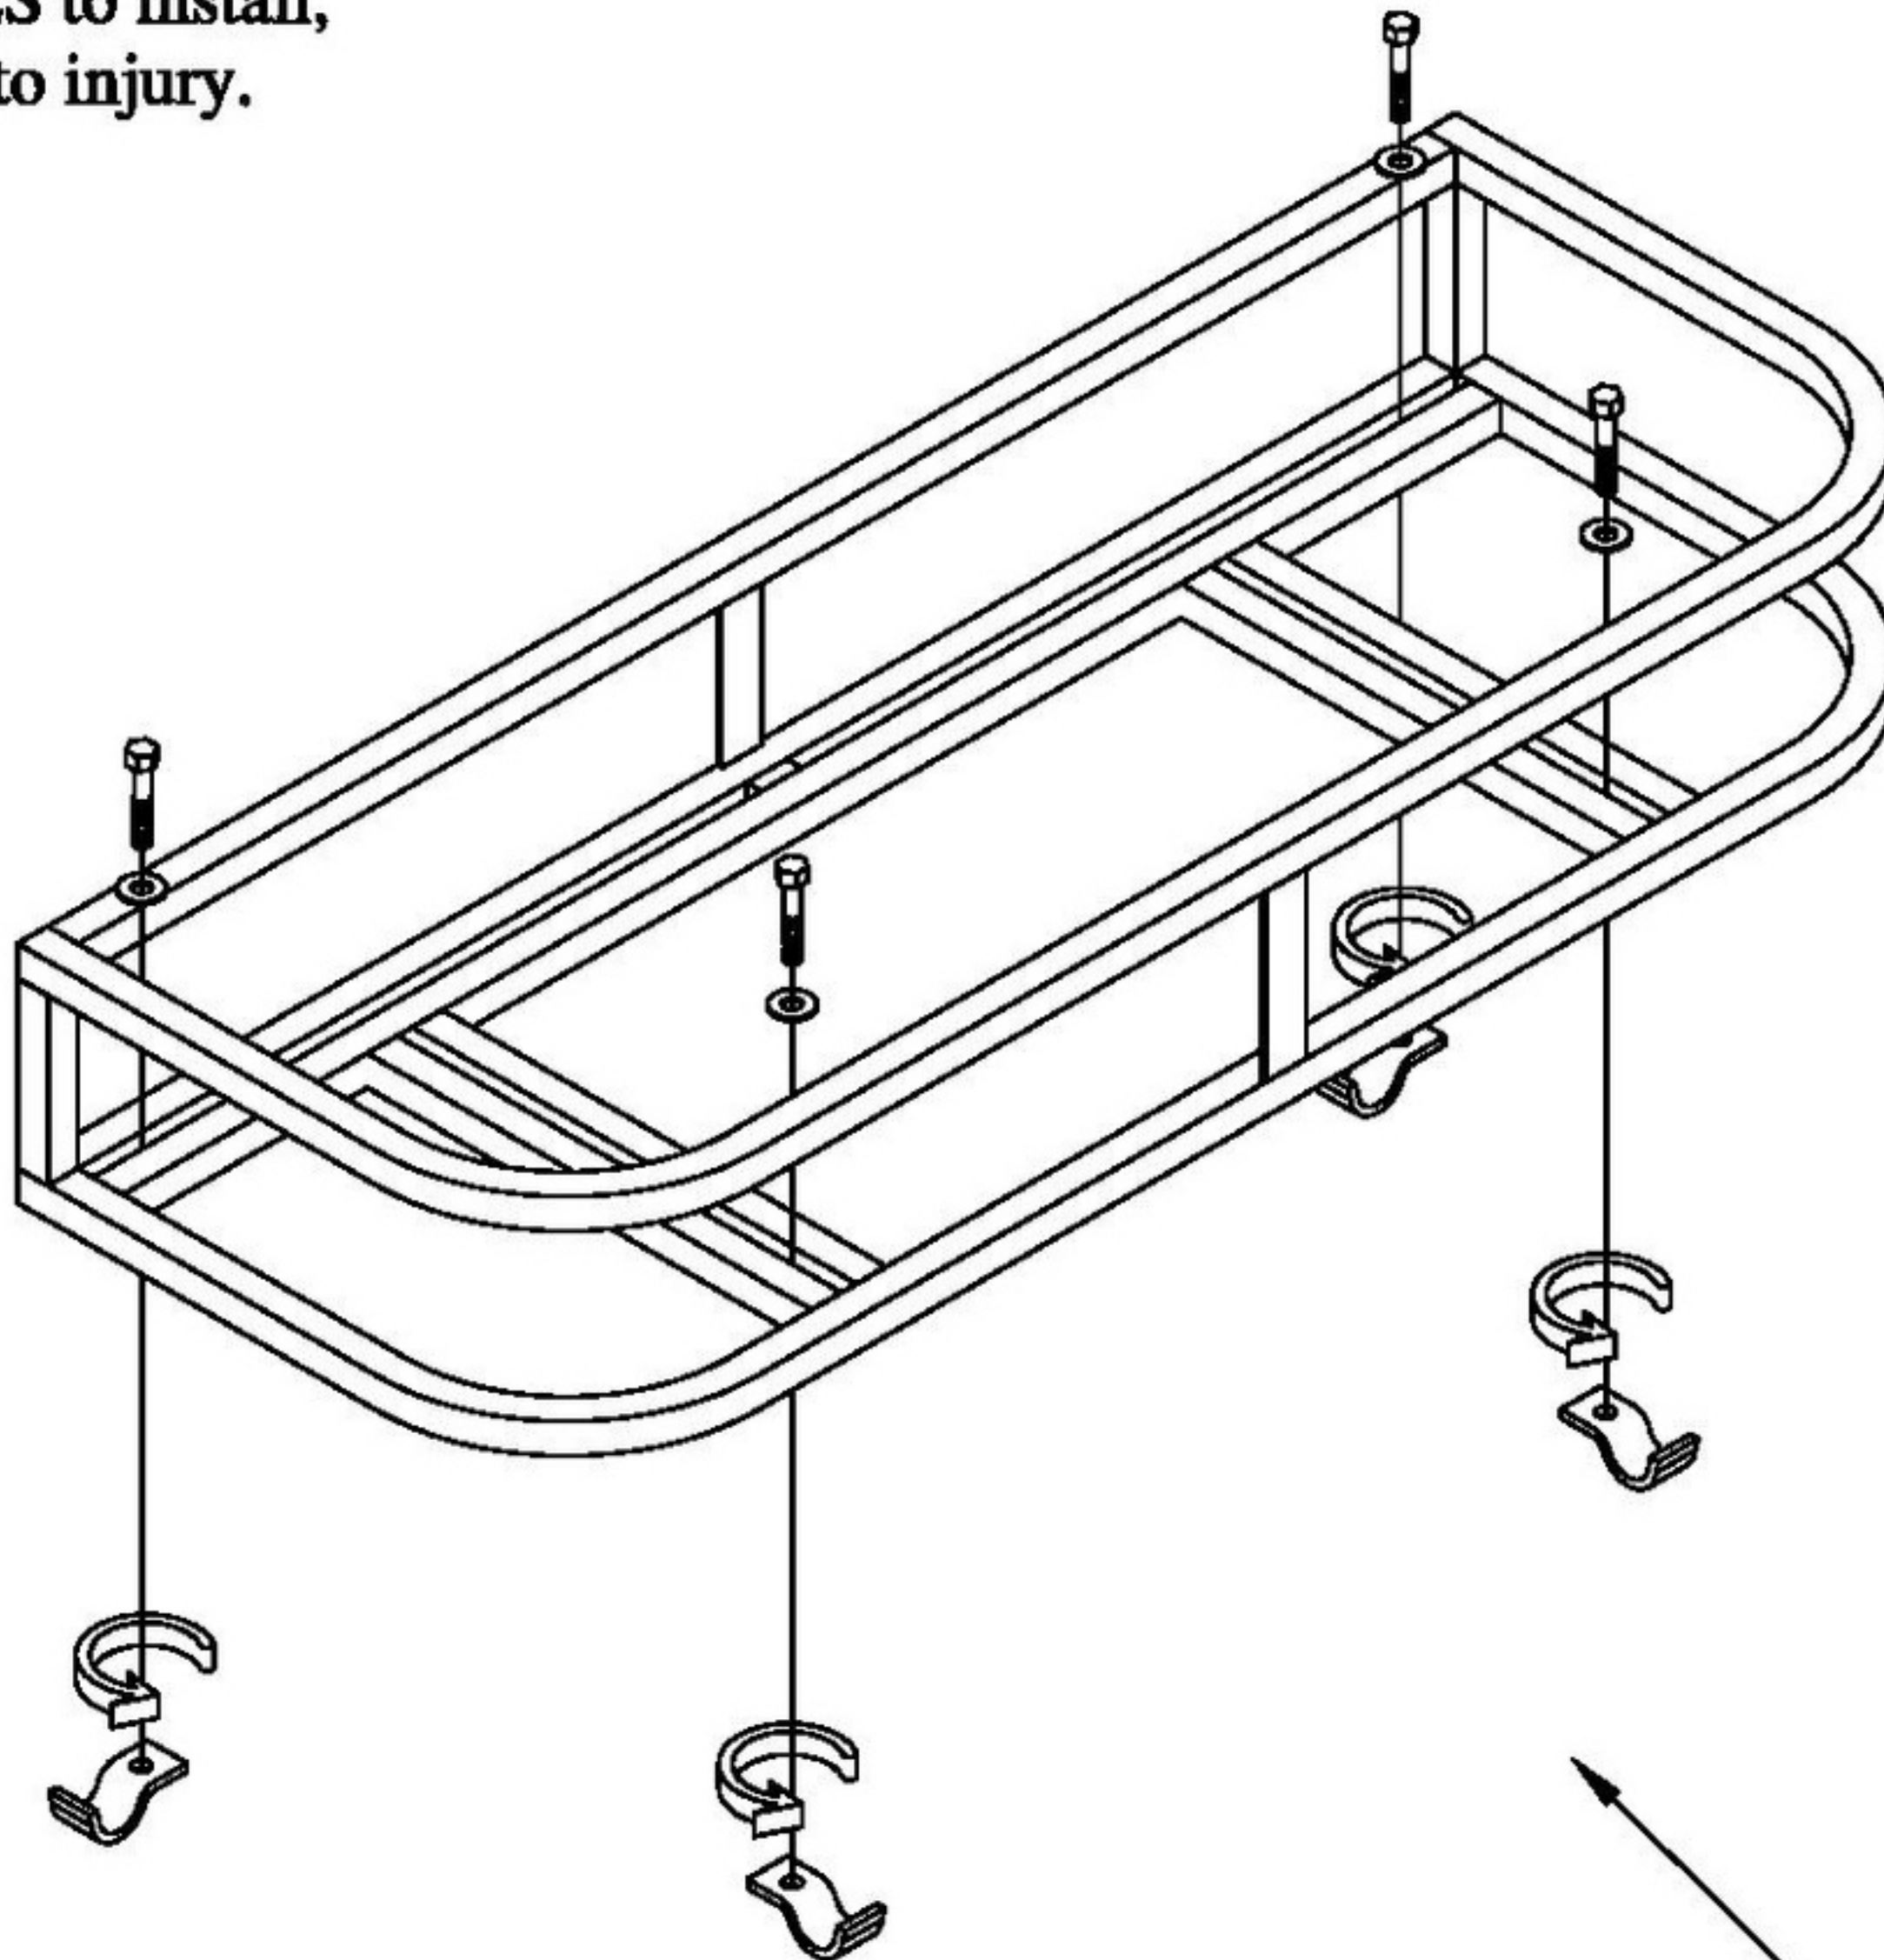

4=5/16X1 3/4 BOLTS
4=QC100 CLIPS
4=3/4 PLUGS
4=Gr. 8 (gold) 5/16 USS WASHERS

ORDER # FR214

**Caution: DO NOT USE
AIR TOOLS to install,
may result to injury.**

**THE CLIPS WILL MOUNT EITHER WAY DEPENDING ON THE
ORIGINAL RACK DESIGN.**

**TO REMOVE RACK SIMPLY LOOSEN THE BOLTS THEN TURN THE CLIPS
THE RACK WILL LIFT OFF THE ORIGINAL RACK LEAVING THE CLIPS ON
THE BASKET.**